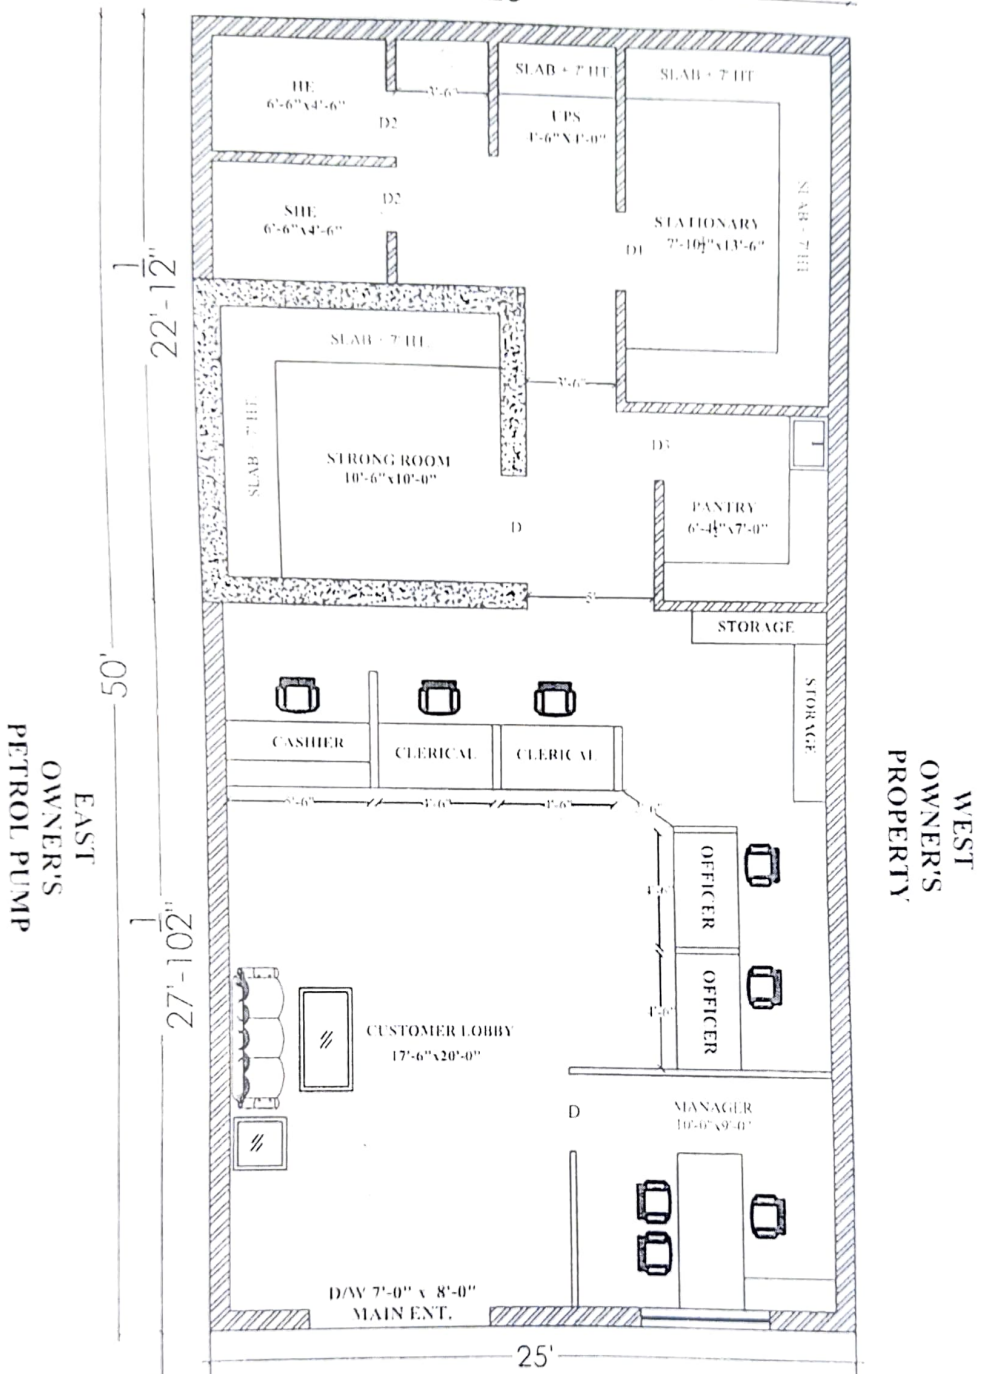

PGB - Tahliwala Bodla

SOUTH
OWNER'S PROPERTY

25'

EAST
OWNER'S
PETROL PUMP

WEST
OWNER'S
PROPERTY

PUNJAB GRAMIN BANK,
BRANCH : TAHLIWALA BODLA

TOTAL AREA = 1250 SQFT.
CARPET AREA = 1035 SQFT.

OPTION - B
AR. B.K.SINGHAL