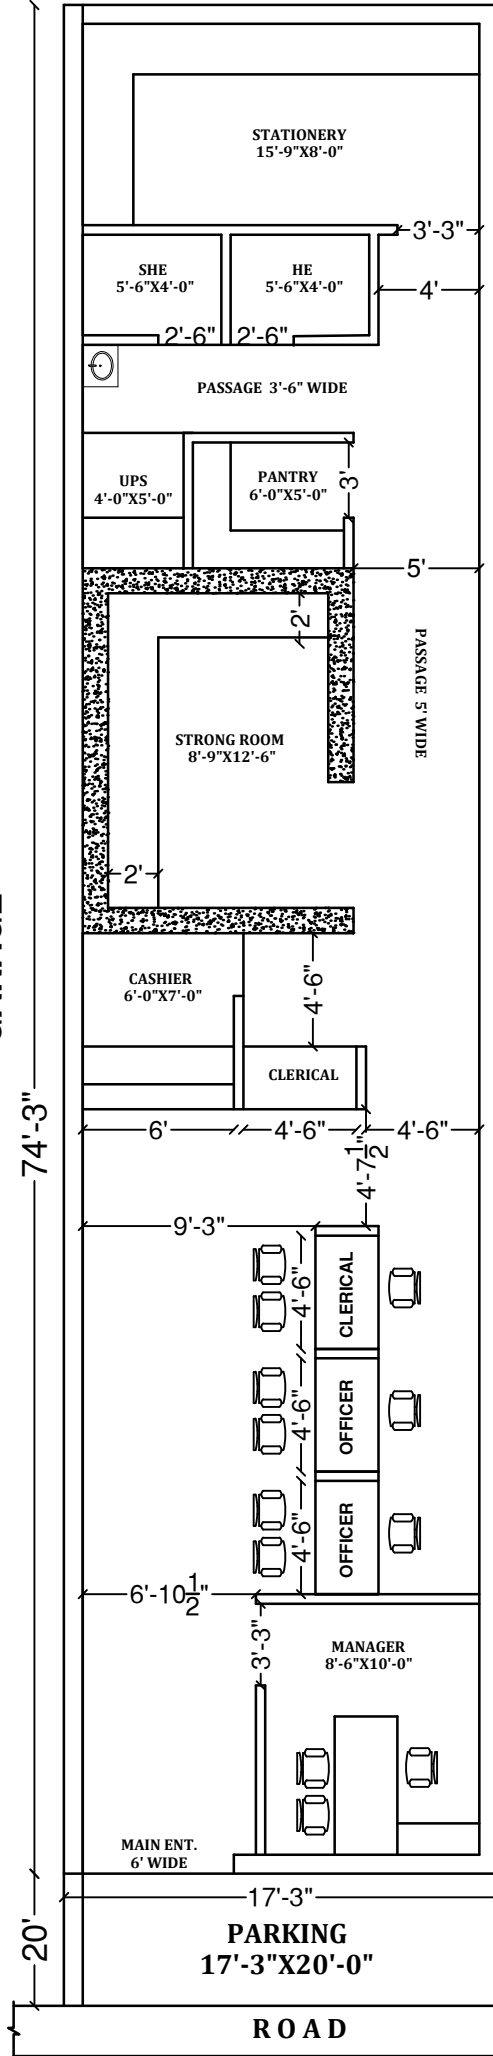

**HARBHAJAN  
SINGH**

15'-9"

**WORKSHOP  
GARAGE**

74'-3"

20'

**PUNJAB GRAMIN BANK,**  
**DHILWAN**  
**OPTION - A**

**COVERED AREA = 1280 SQFT**

**OWNER'S  
PROPERTY**