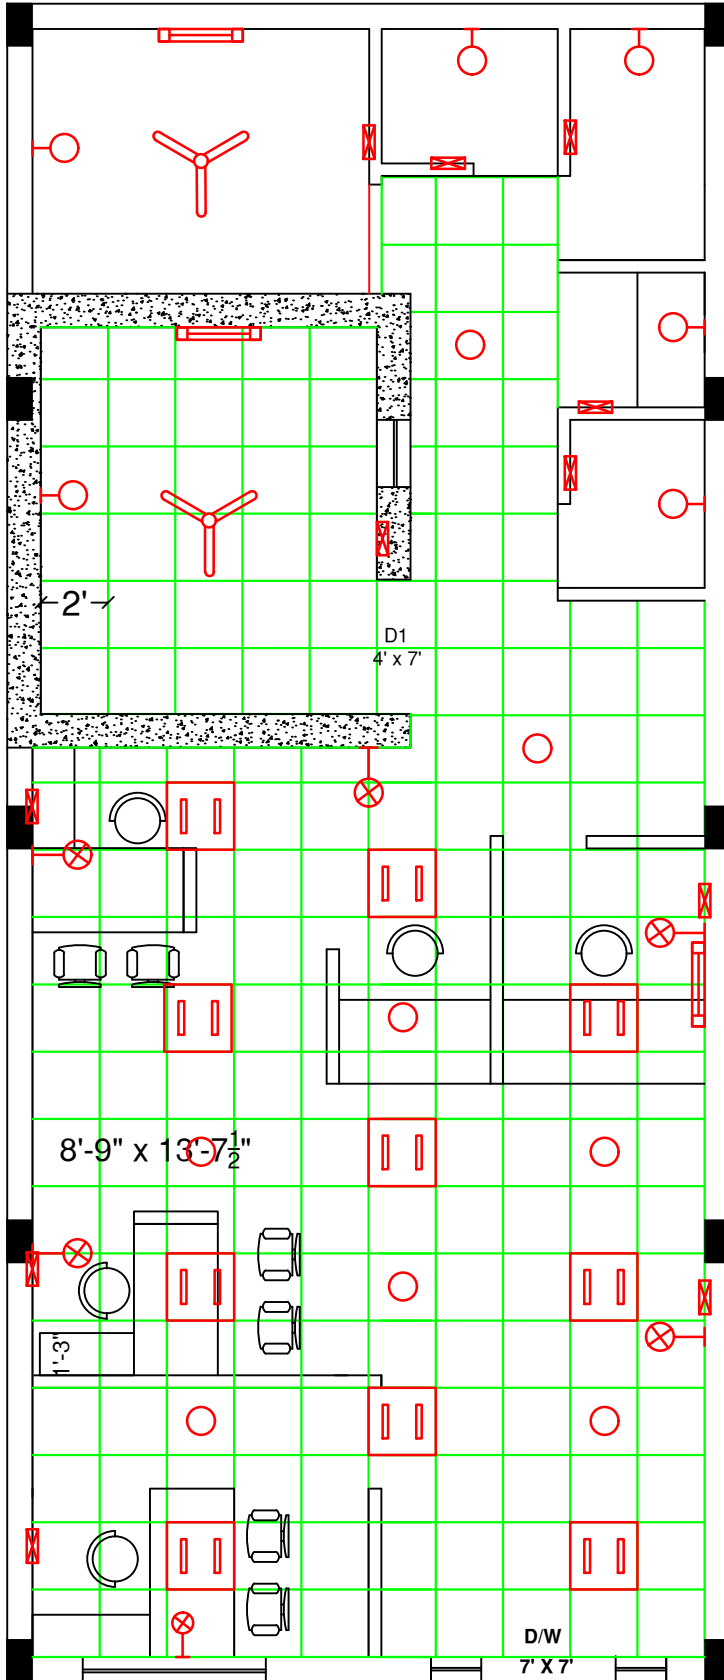

20'

PUNJAB GRAMIN BANK
BANDIWALA - FAZILKA
ELECTRICAL PLAN

48'-6"

	Switch Board
	Wall Fan
	Ceiling Light
	Ceiling Fan
	Tube Light
	C.F.L. Light
	Ceiling Light

8'-9" x 13'-7 1/2"

1'-3"

D/W
7' X 7'

Front Parking 15' Wide

R O A D

15'

B.K.Singhal
4 Cool Road,
Jalandhar
98153-29429