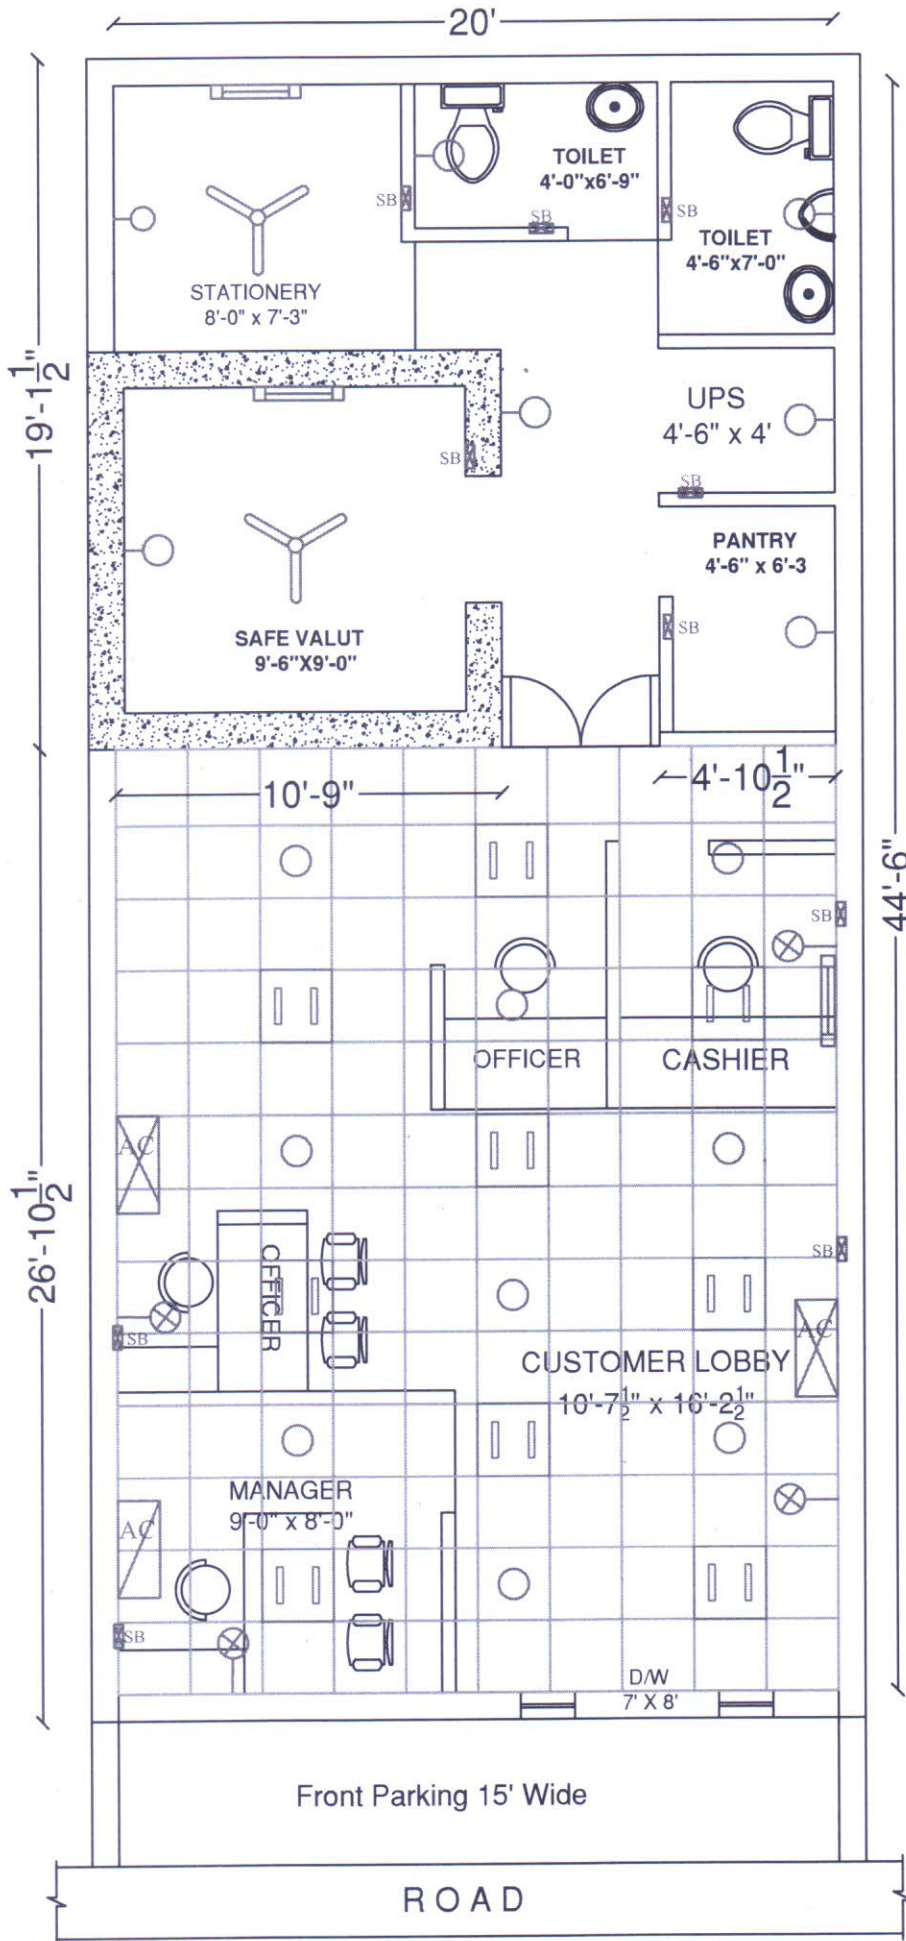

PUNJAB GRAMIN BANK

THOBA - AJNALA

ELECTRICAL PLAN

	Switch Board
	Wall Fan
	Ceiling Light
	Celing Fan
	Tube Light
	L.E.D.. Light
	Down Light

B.K.Singhal
4 Cool Road,
Jalandhar
98153-29429